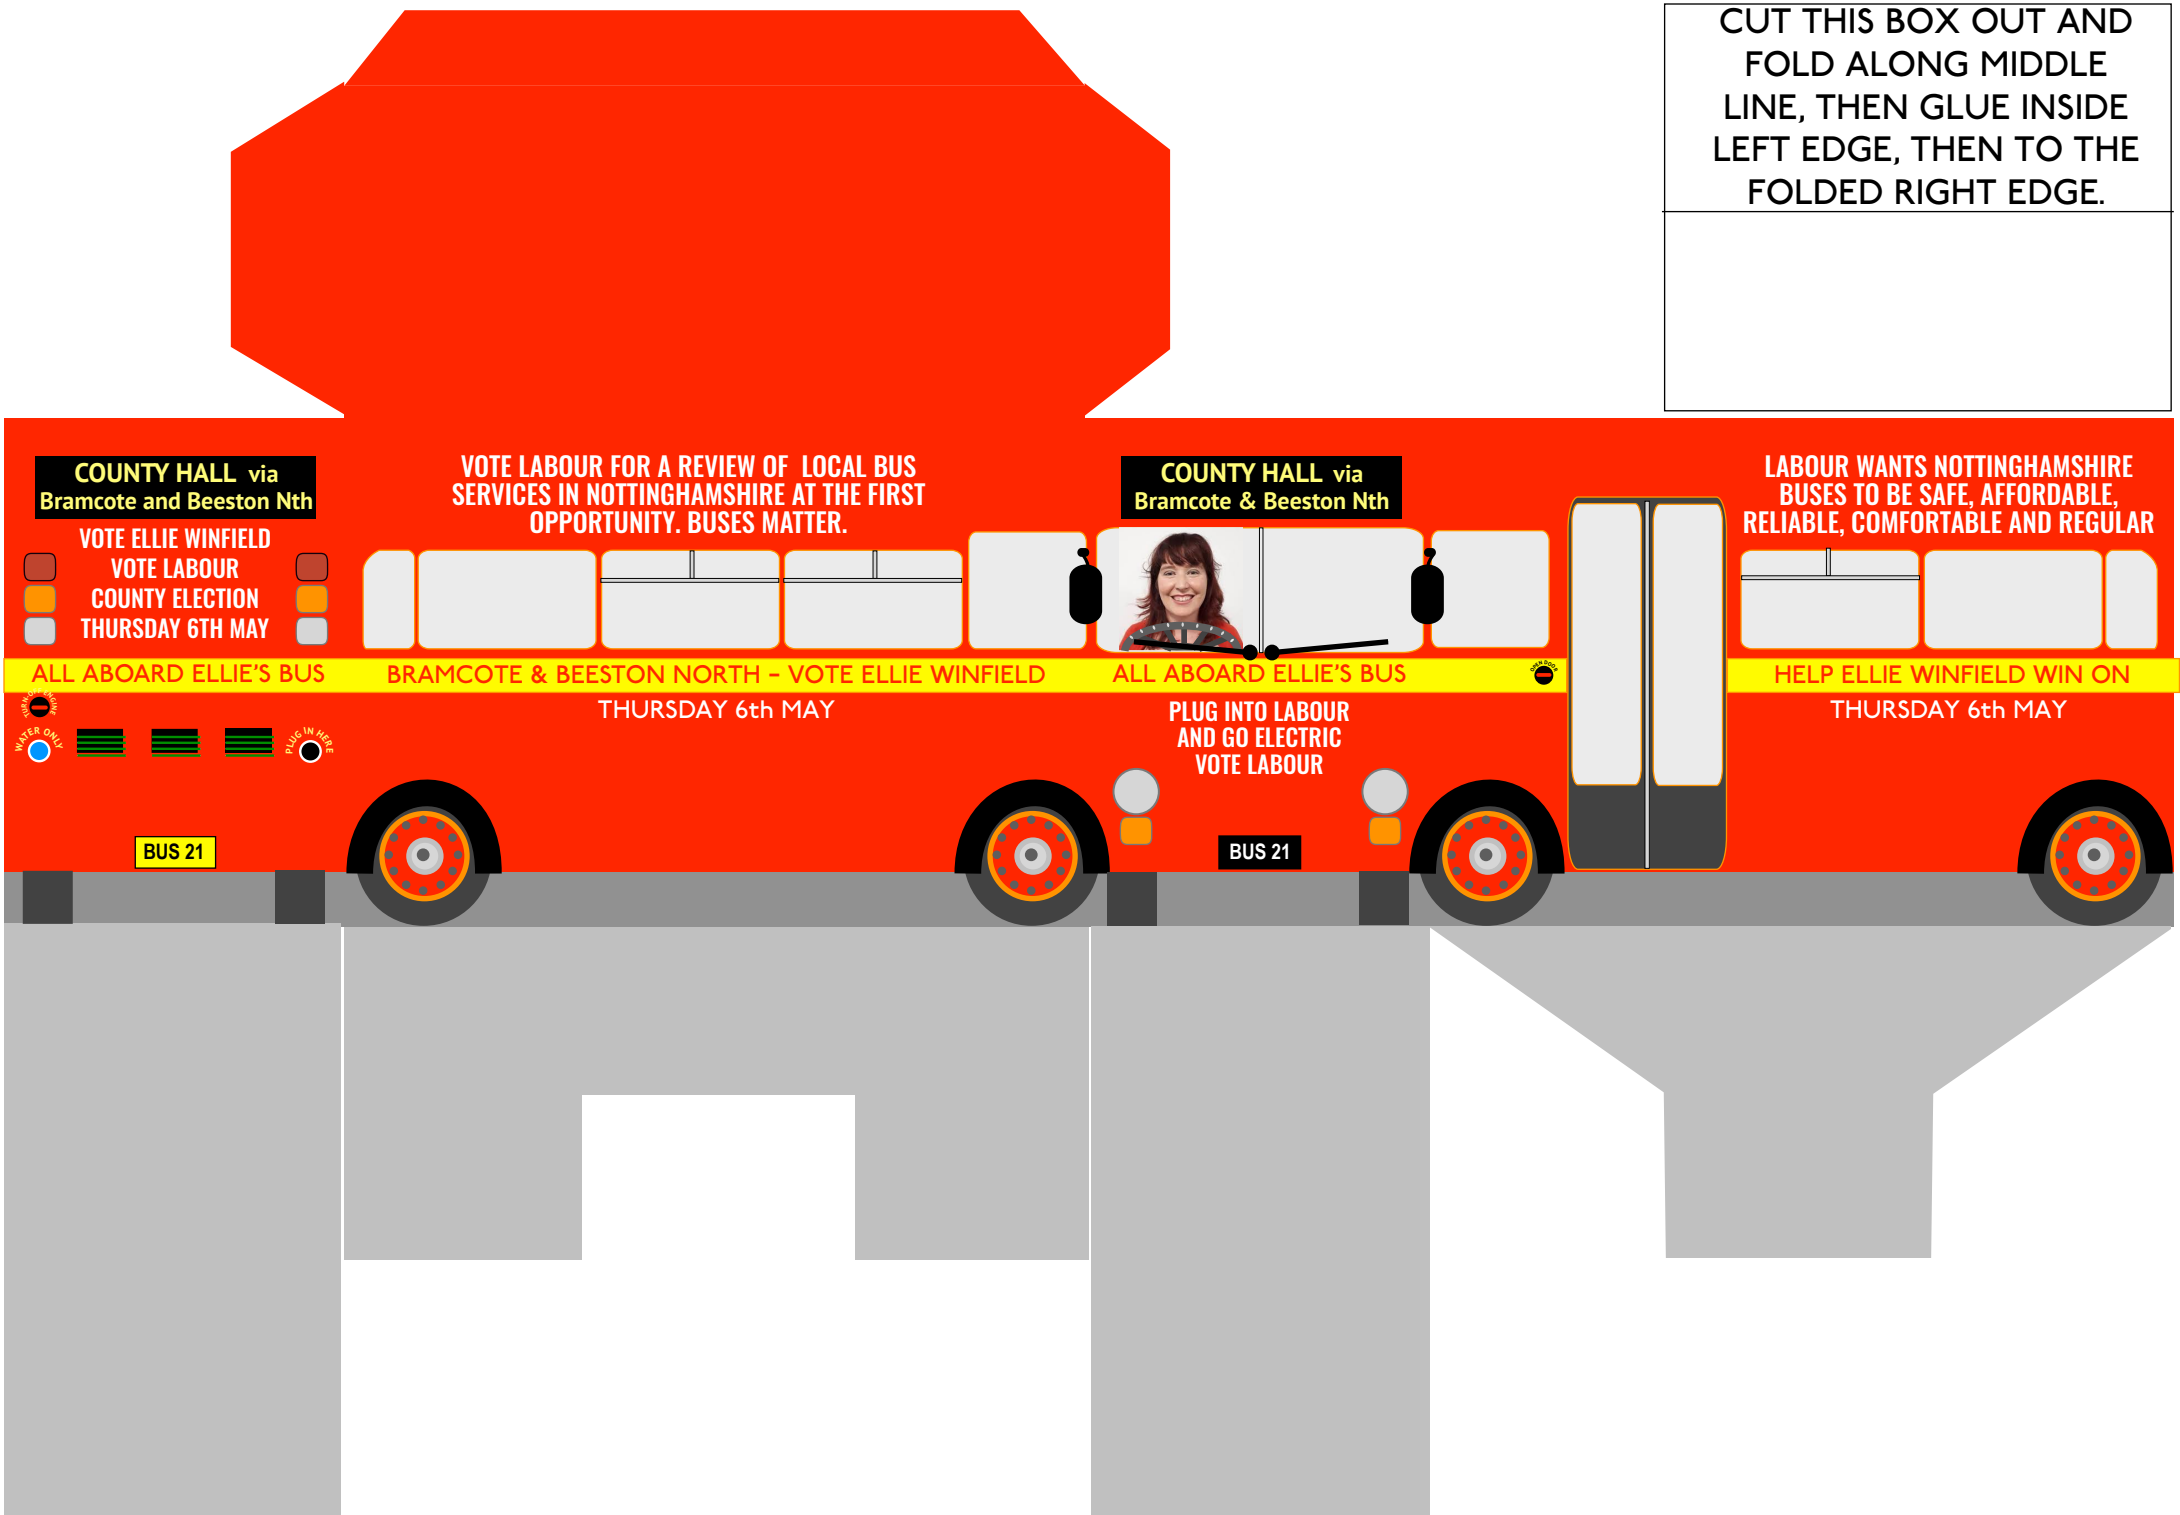

CUT THIS BOX OUT AND FOLD ALONG MIDDLE LINE, THEN GLUE INSIDE LEFT EDGE, THEN TO THE FOLDED RIGHT EDGE.

COUNTY HALL via
Bramcote and Beeston Nth

VOTE LABOUR FOR A REVIEW OF LOCAL BUS
SERVICES IN NOTTINGHAMSHIRE AT THE FIRST
OPPORTUNITY. BUSES MATTER.

COUNTY HALL via
Bramcote & Beeston Nth

LABOUR WANTS NOTTINGHAMSHIRE
BUSES TO BE SAFE, AFFORDABLE,
RELIABLE, COMFORTABLE AND REGULAR

VOTE ELLIE WINFIELD
VOTE LABOUR
COUNTY ELECTION
THURSDAY 6TH MAY

ALL ABOARD ELLIE'S BUS BRAMCOTE & BEESTON NORTH - VOTE ELLIE WINFIELD ALL ABOARD ELLIE'S BUS HELP ELLIE WINFIELD WIN ON

THURSDAY 6th MAY

THURSDAY 6th MAY

PLUG INTO LABOUR
AND GO ELECTRIC
VOTE LABOUR

BUS 21

BUS 21